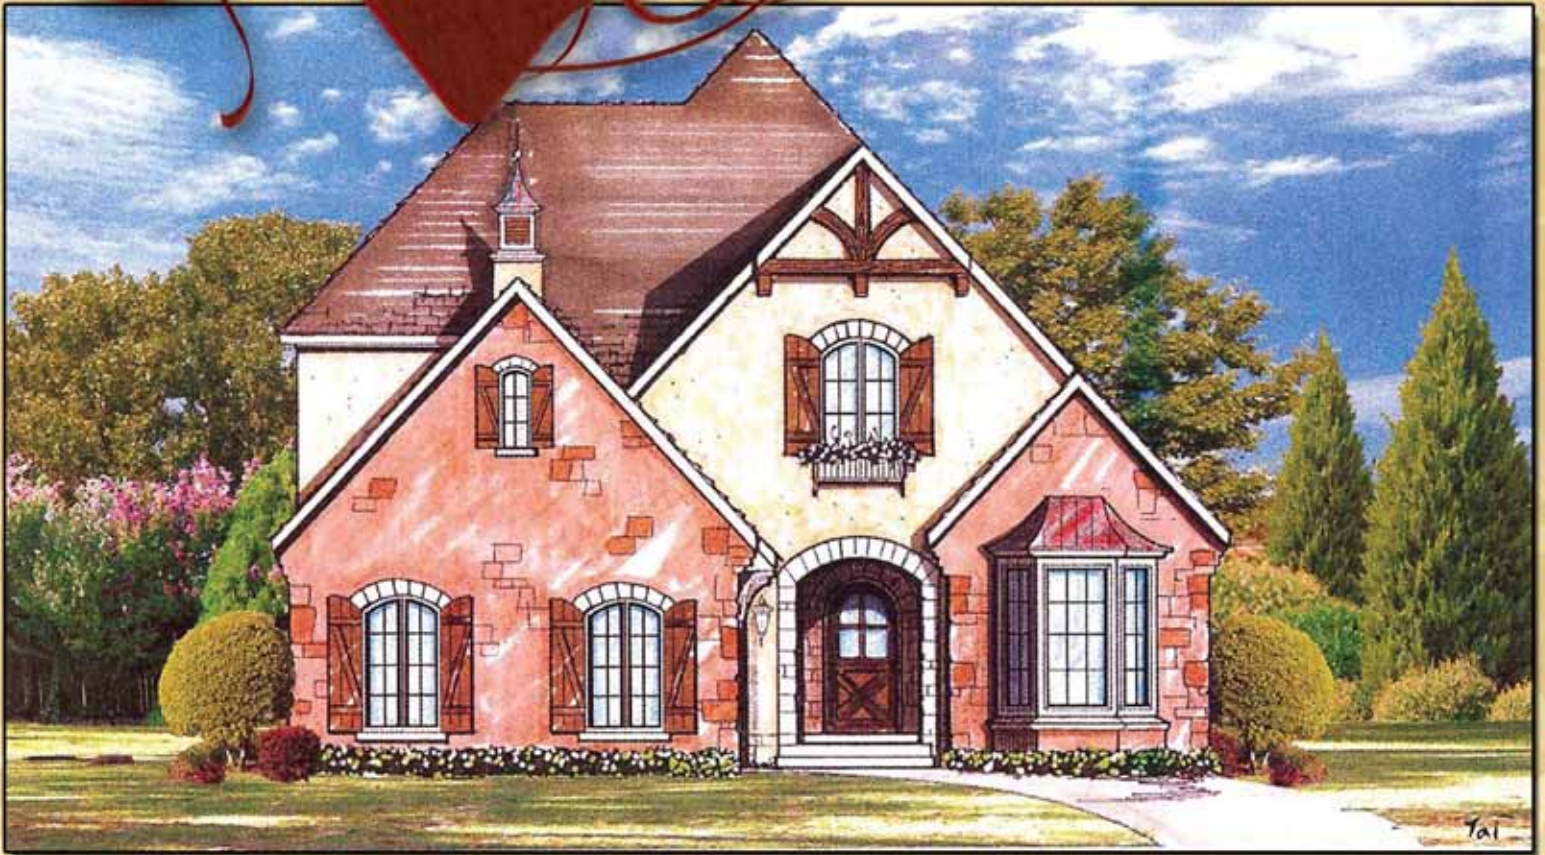

Everett
ECFH
Custom Homes

Visit Our Website - www.everettcustomhomes.net - or call (405) 799-0044

18913 Butterfly Boulevard - The Grove

Located in The Grove, this home is under construction and will be our model home. At 2,916 Sq. Ft., it features a large living room, 3 bedrooms, a study, gameroom, and outdoor living area with a rock fireplace.

Attractive and durable stained concrete floors throughout the downstairs provide low maintenance for your busy family life.

\$360,500
Aprox. 2916 Sq. Ft.